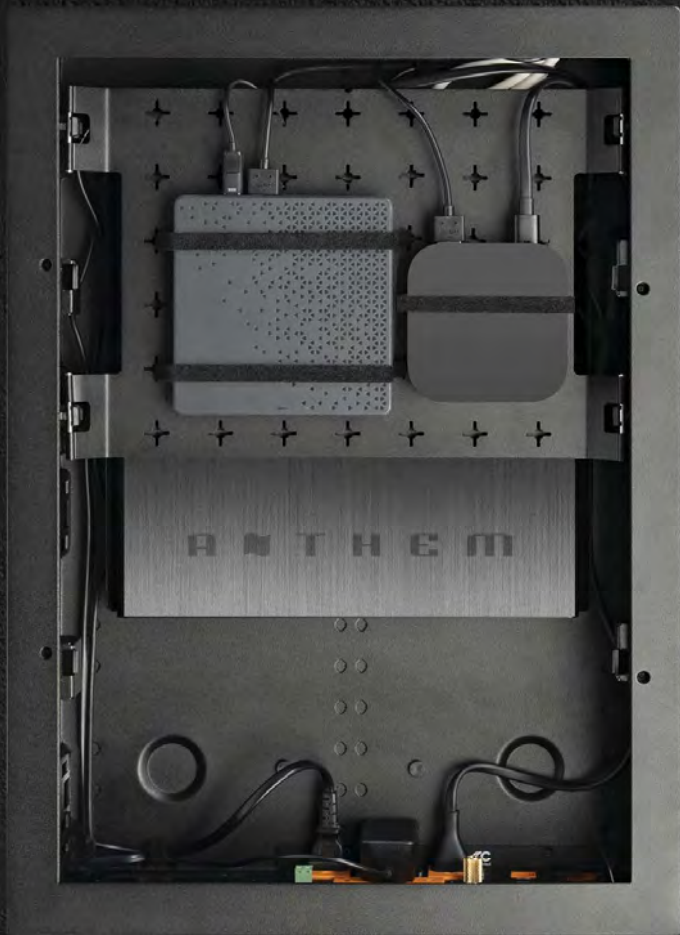

MRX SLM & In-Wall Media Box

Are you fed up with the mess of tangled cables and scattered devices in your entertainment area? The Anthem MRX SLM, combined with an In-Wall Media Box, offers a solution for a neat, streamlined setup that conceals all your AV gear.

Anthem Web User Interface

The Anthem Web User Interface was thoughtfully crafted for effortless setup. There's nothing simpler than configuring and calibrating on-site through our user-friendly web controls. Our adaptive web interface, specially designed, functions seamlessly on all devices. Tailor your settings to make the most of the MRX SLM features.