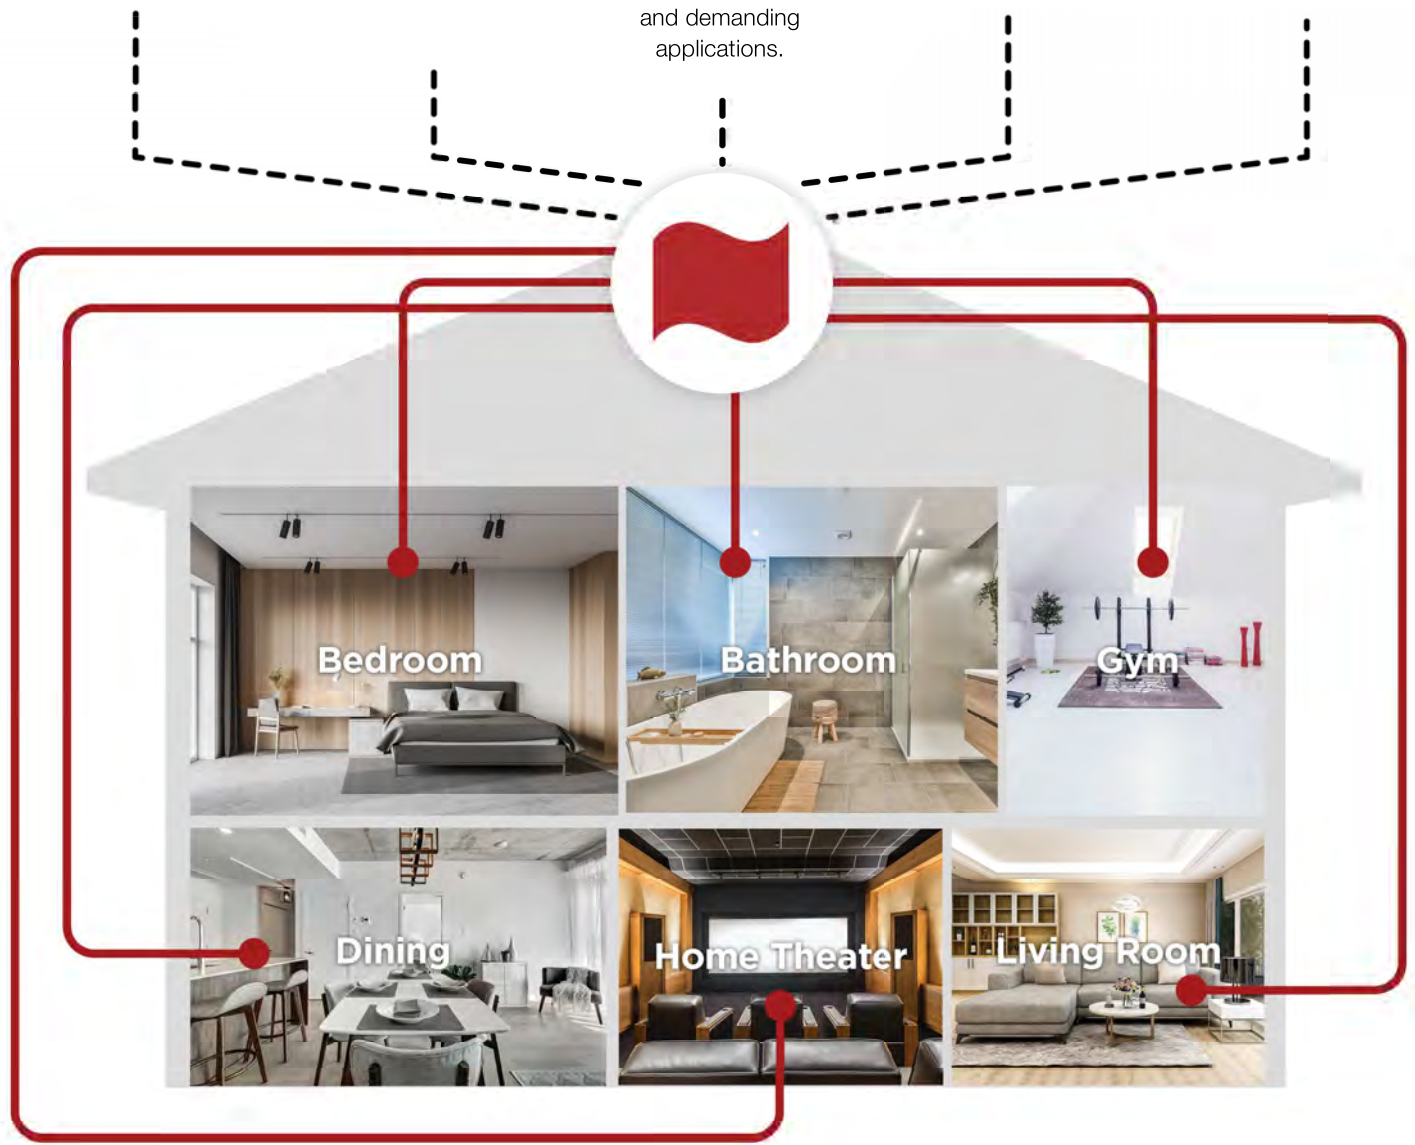

Every Home Deserves an ANTHEM!

The MRX SLM's small form-factor and exceptional audio performance make it the perfect device for every room of the house. You can stack multiple MRX SLMs together to create powerful and compact audio setups for multiple home theater systems or multi-channel systems throughout your home. And

with Anthem's renowned audio quality, you can be sure that each MRX SLM will deliver an immersive audio experience. Upgrade your home audio system with the MRX SLM and enjoy audio that is both powerful and compact.

MRX SLM

Compact AVR designed for secondary multi-channel zones.

MDX

Audio distribution solutions for sound delivery throughout the entirety of your home.

MRX 1140

High-performance audio/video receivers designed for critical listening environments and demanding applications.

AVM/MCA

Tailored audio/video processors and amplifiers designed for dedicated media rooms provide the most exhilarating experiences.