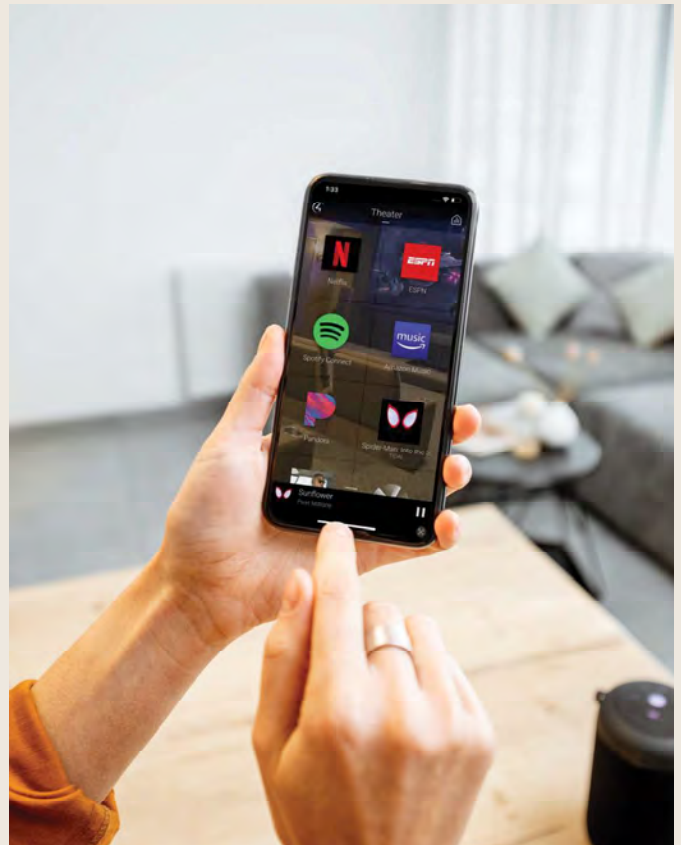

Experience Sound Quality Like You've Never Heard Before with ARC Genesis

At Anthem, we like to take things one step further. Rather than just designing a receiver, we want to engineer your room. With the most advanced implementation of our award-winning ARC Genesis room correction, professional calibration of your system can be achieved with the click of a button while still offering advanced functionality to refine the sound to your personal taste.

Sound in Disorder

Surfaces such as windows, furnishings, and the geometry of the walls, floor, and ceiling add unwanted resonance and coloration, making the bass either boomy or less punchy, voices less natural, and the dialogue less intelligible.

Sound in Order

Anthem Room Correction measures each speaker's output relative to the listening area, then through a series of calculations, adjusts its output. Not only does ARC correct peaks and dips in a speaker's frequency response, but it also preserves the beneficial acoustic attributes of a room.

MRX SLM's Robust Integration